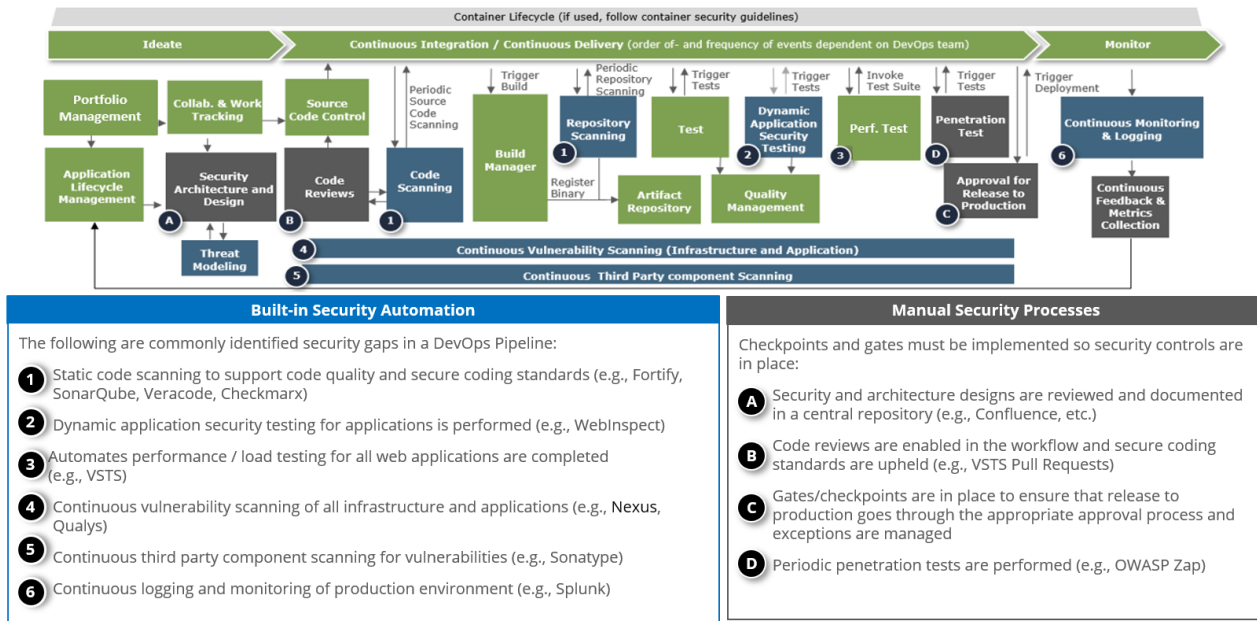

DevOps Essentials: Value Stream

DevOps Value Stream with inbuilt security practices

Color Legend

Green	DevOps Processes
Blue	Security Automation
Gray	Security Processes

🔄Revision #1

★Created 2023-09-02 13:26:49 UTC by Admin