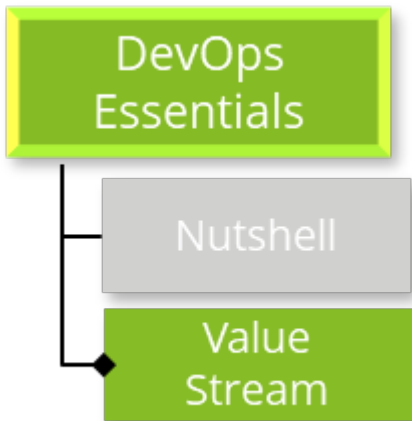

DevOps Essentials: Value Stream

DevOps Value Stream with inbuilt security practices

Color Legend

Green	DevOps Processes
Blue	Security Automation
Gray	Security Processes

🔄Revision #1

★Created 2023-09-02 13:26:49 UTC by Admin